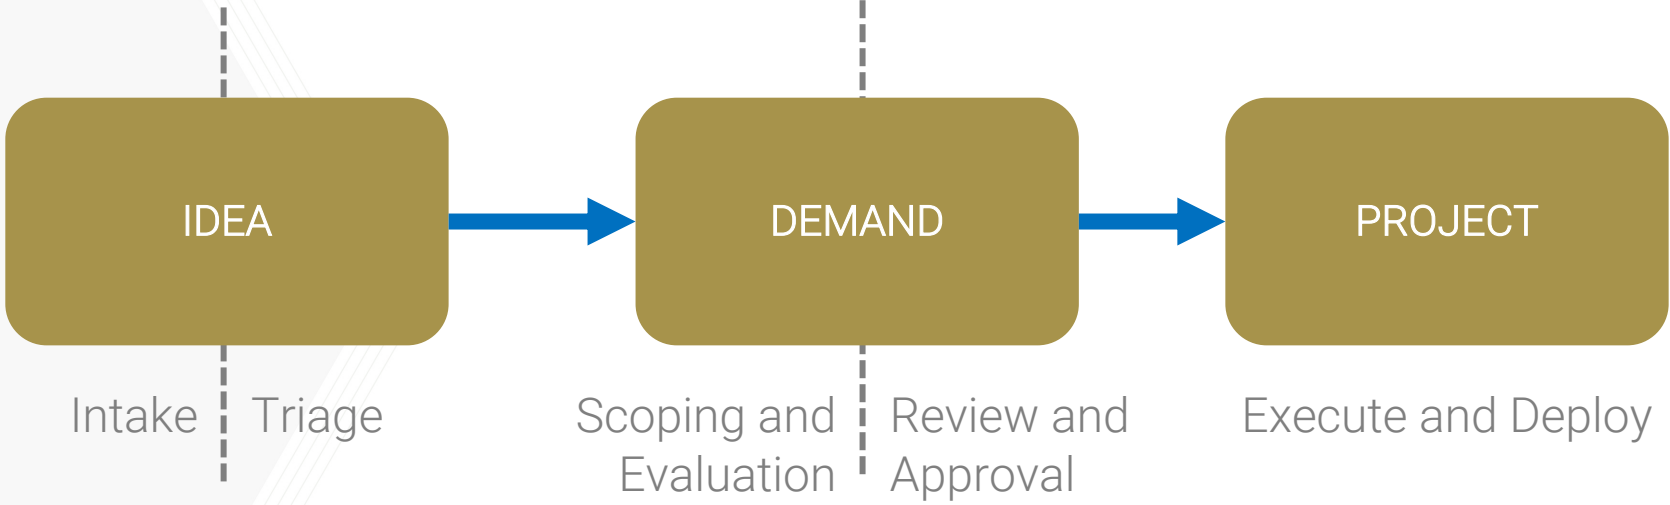

The background of the slide is a sepia-toned photograph of a steam locomotive engine, showing the front boiler, headlights, and the iconic 'GT' logo on the side. The image is partially obscured by a large white arrow pointing to the right, which is part of the Georgia Tech branding.

**Georgia
Tech**

CREATING THE NEXT

Introduction to Idea – Demand – Project

Quick Reference Guides

The Idea – Demand – Project

Idea States Within ServiceNow

Submitted

Is the default state of an idea once it is created.

Accepted

Idea has been accepted, but has been put on hold for possible development in the future.

Closed Skipped
(Defer)

The request is already developed at the time of idea submission or is close to being developed.